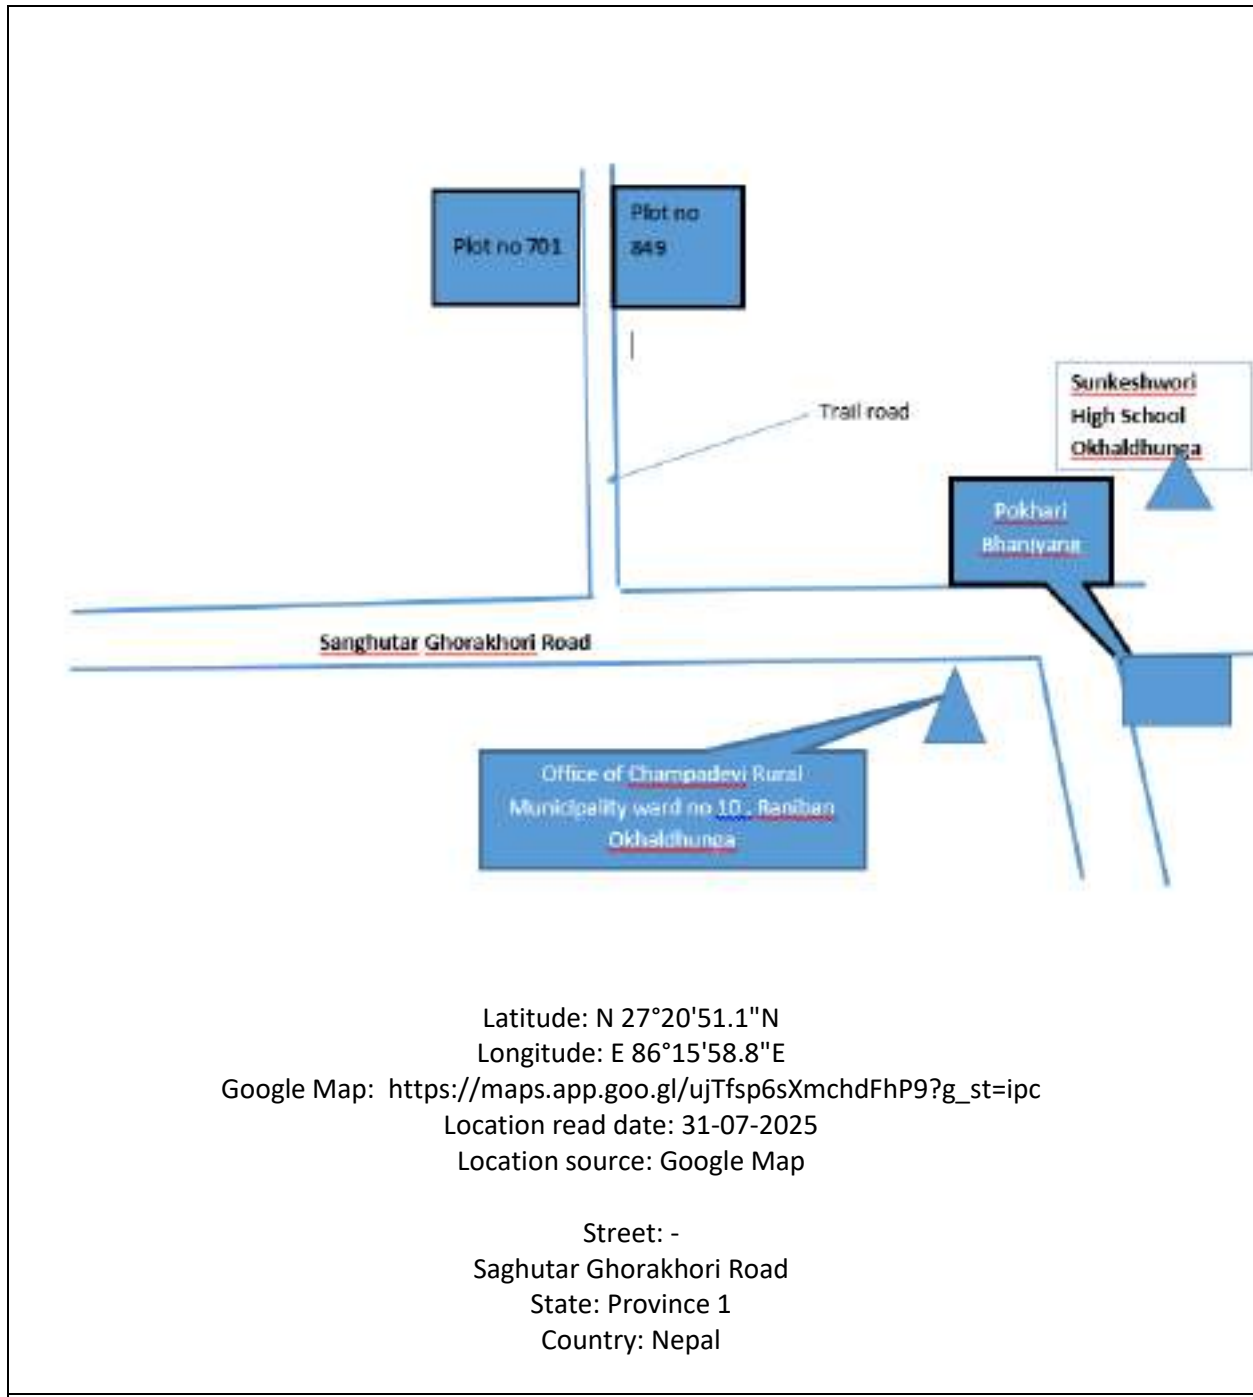

**Collateral Pictures: -**

**Plot No: 701 and 389**

**Location: Raniban VDC Ward no. 1, Okhaldhnga,**

**Present Add : Champadevi Rural Municipality Ward no. 10, Raniban Okhaldhnga**

**Plot no. 701 and 389**

**Area: 701(1-0-0-3)and 389(0-12-0-1-0) Respectively(R-A-P-D)**

## Location Map

**Collateral Pictures: -**

**Plot No: 318,361,362,365,854,26,289,328 and 329**

**Location: Raniban VDC Ward no. 1, Okhaldhnga,**

**Present Add : Champadevi Rural Municipality Ward no. 10, Raniban Okhaldhnga**

## Location Map