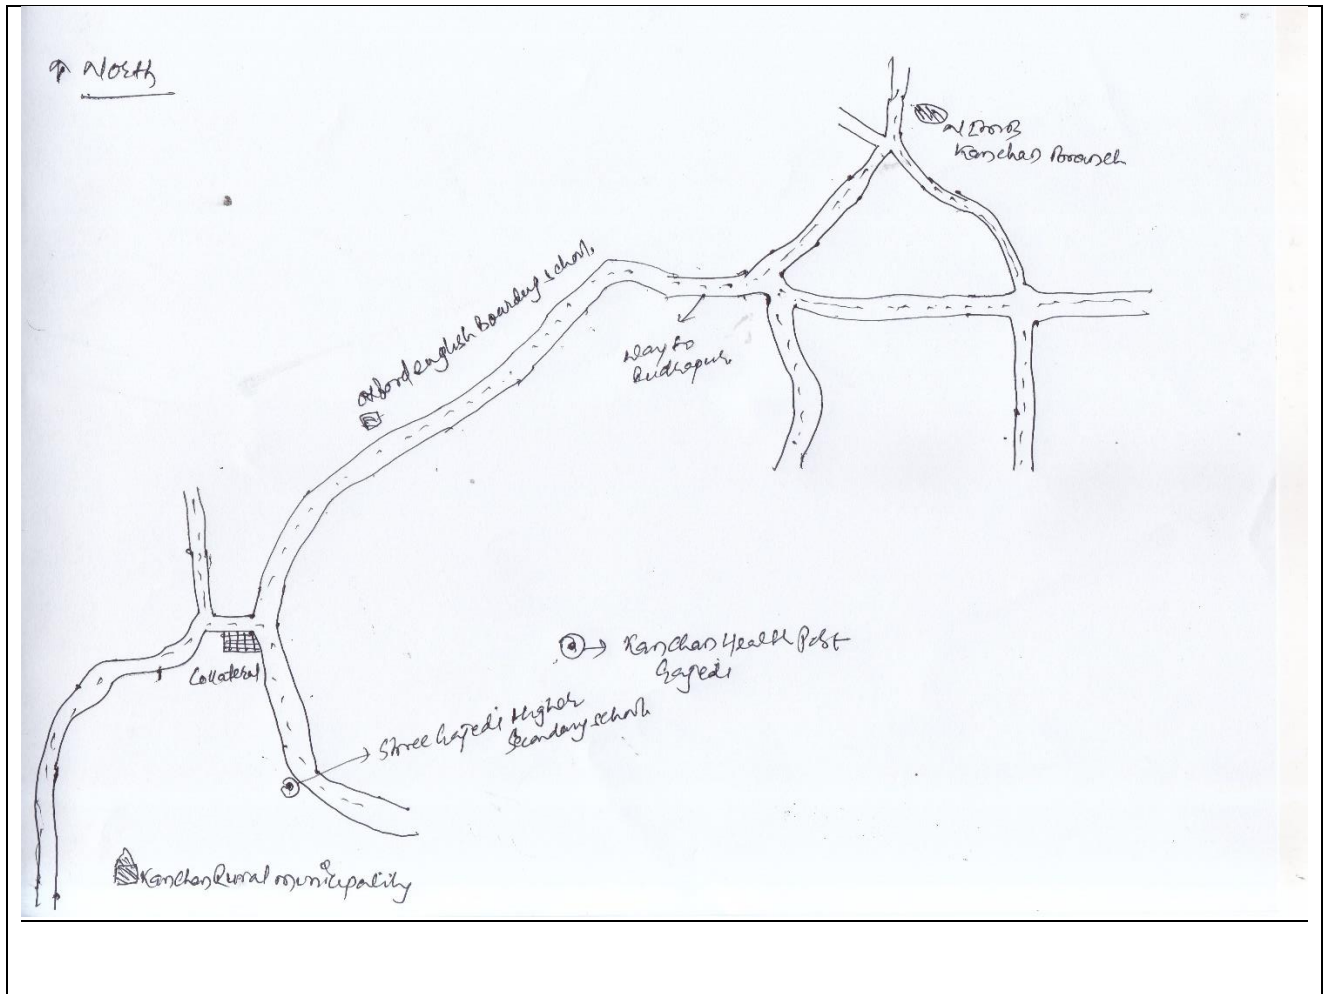

Collateral Pictures: -

Plot No: 87

Location: Gajedi VDC Ward no. 4, Rupandehi

Present Address : Kanchan Rural Municipality Ward no. 02, Rupandehi

Plot no. 87

Area: 104 Sq.mtrs.

Location Map

Latitude: N 27°38'54.2"N

Longitude: 83°16'28.2"E

https://www.google.com/maps/place/27%C2%B038'54.2%22N+83%C2%B016'28.2%22E/@27.6483772,83.2738613,169m/data=!3m2!1e3!4b1!4m4!3m3!8m2!3d27.648376!4d83.274505?entry=ttu&g_ep=EgoyMDI1MDYxMS4wLWkxMDS0ASAFQAw%3D%3D

Altitude: -

Location read date: 15/06/2025 3:20PM

Location source: Google

Street: -

City: Kanchan-02, Rupandehi

State: Lumbini Province

Country: Nepal