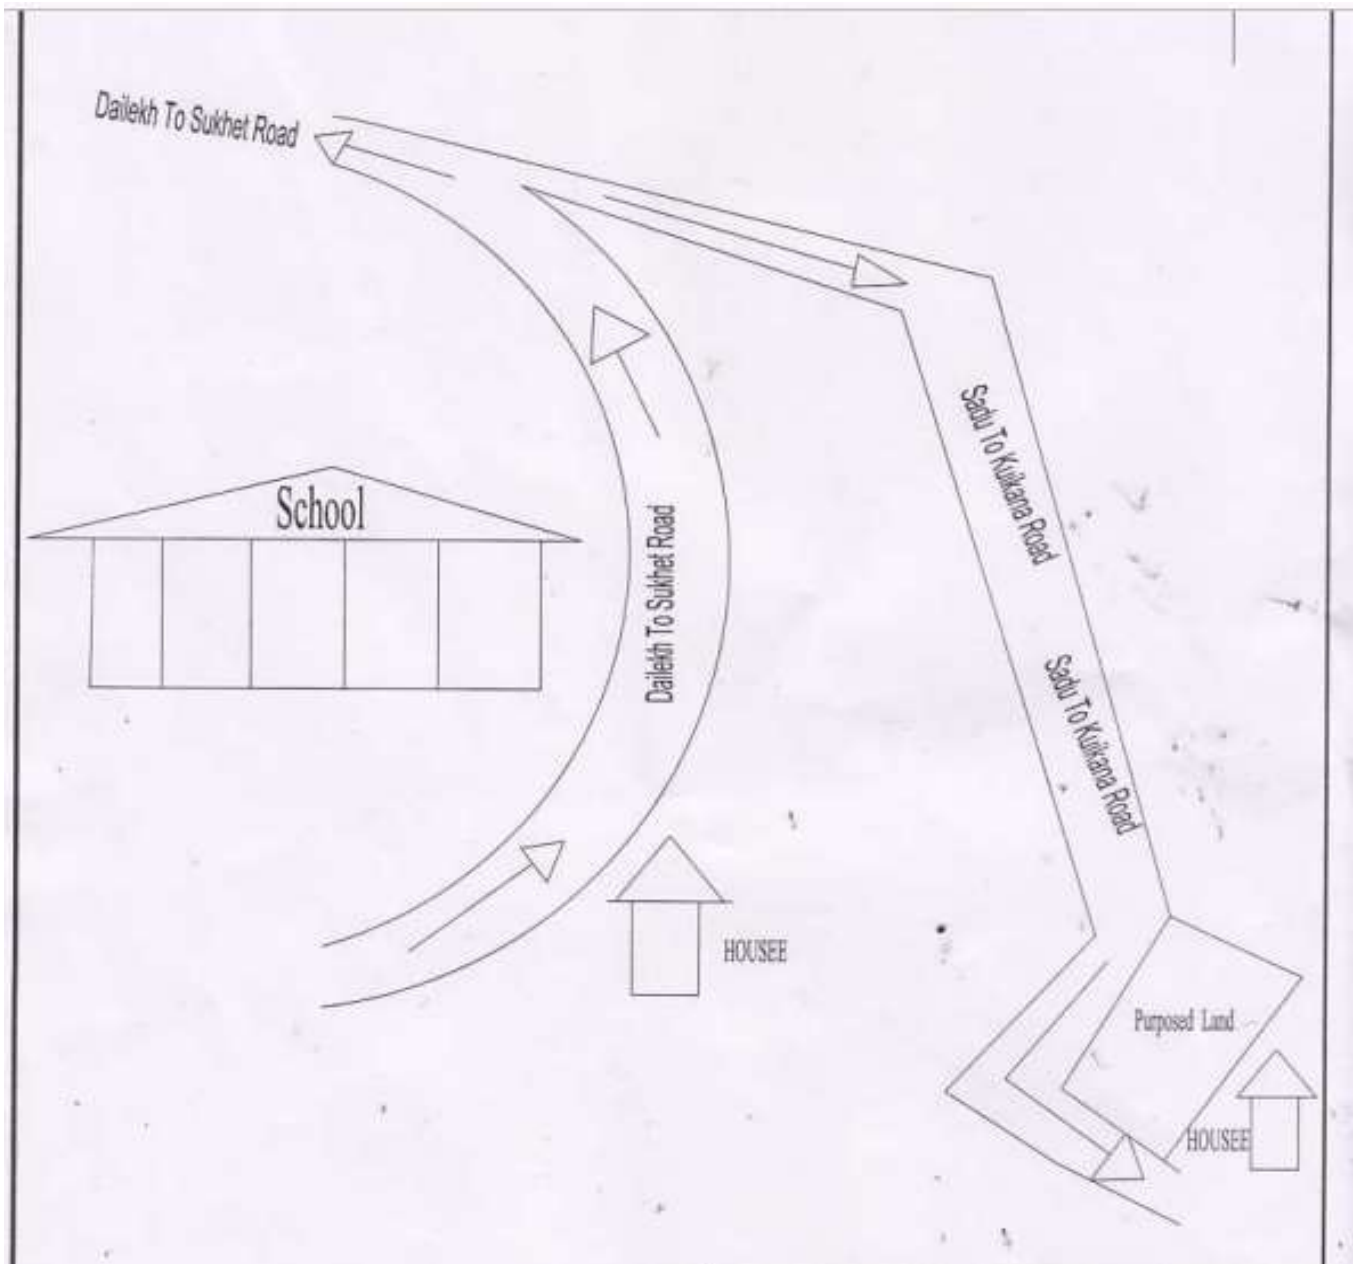

Collateral Pictures: -

Plot No: 106

Location: Saraswati-04, Dailekh

Present Add : Narayan Municipality Ward no. 09, Dailekh

Area: 1855 Sq.M & 3785 Sq.M

Latitude: N 28.821194"

Longitude: E 81.696777"

https://goo.gl/maps/4nDBNJ9MosLUHnJSA?g_st=am

Location read date: 20/06/2025 11:25

Location source: Fused

Street: -

City: Narayan-09, Dailekh

State: Karnali Province

Country: Nepal